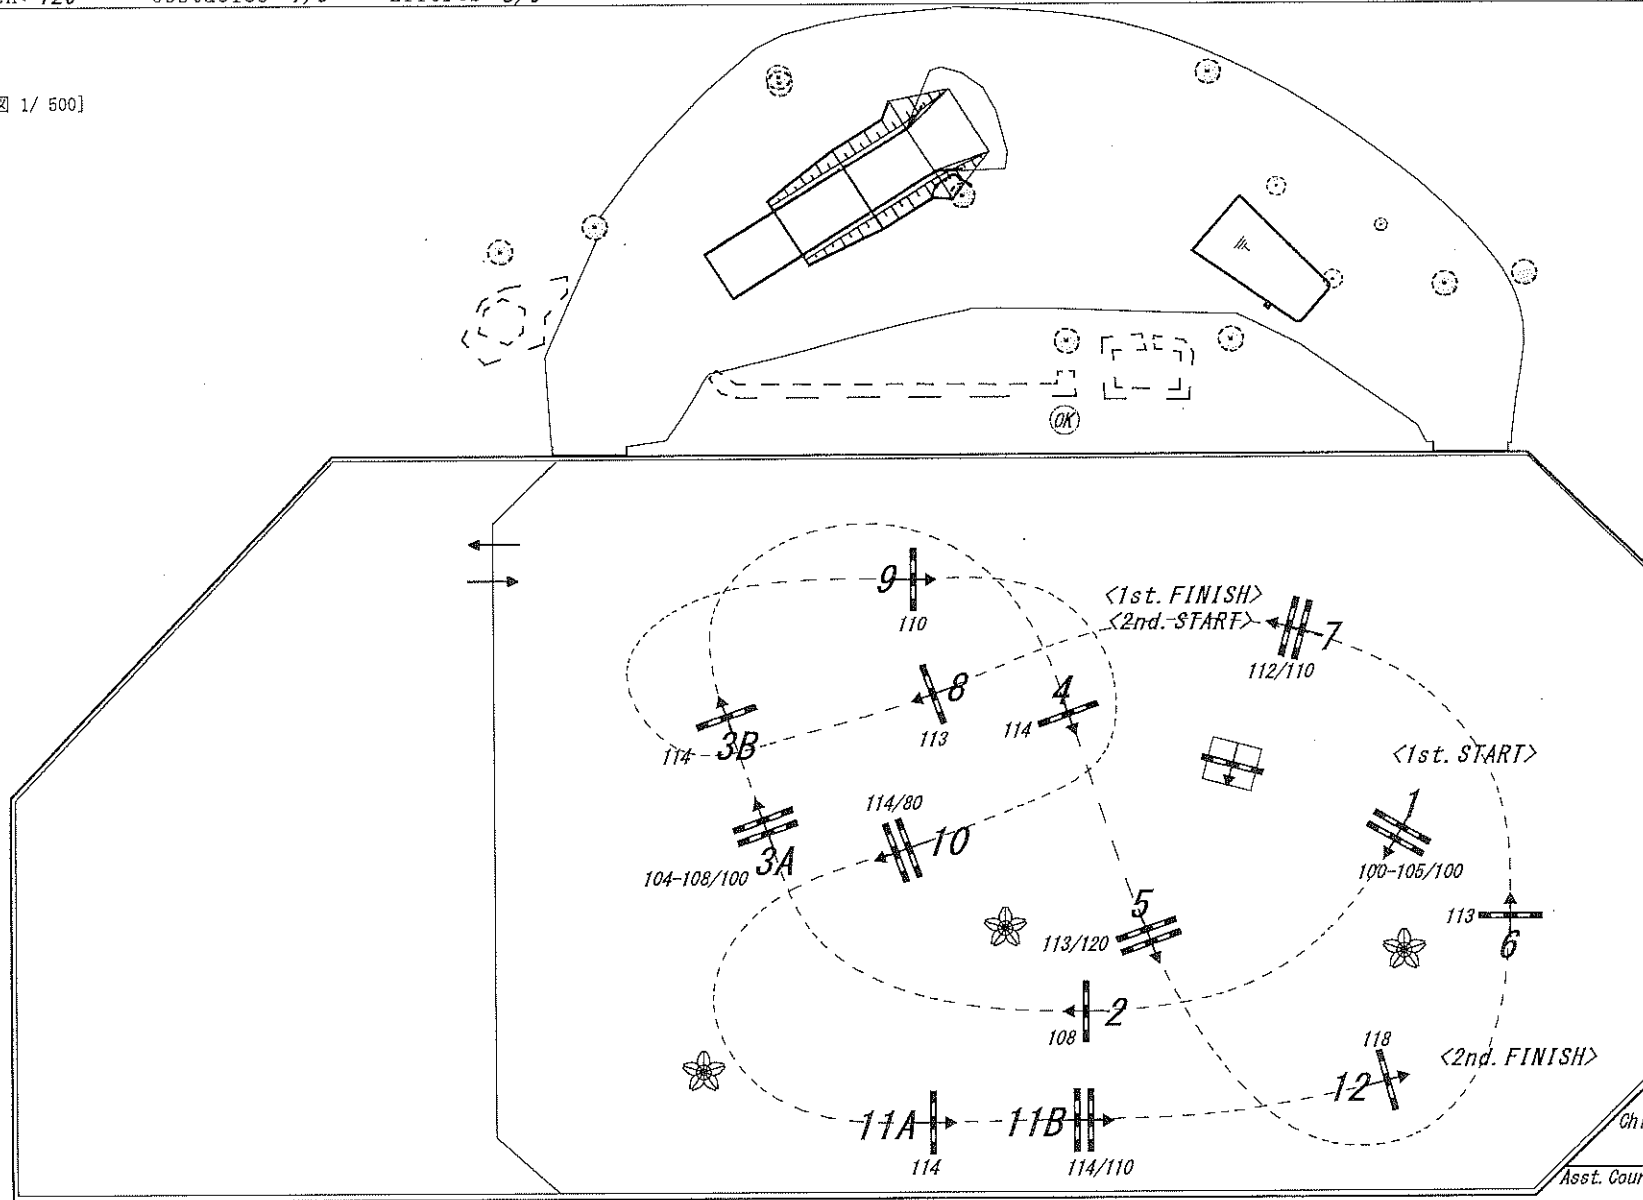

第78回国民スポーツ大会 SAGA2024馬術競技
#14 少年 二段階障害飛越競技

Date: 2024.10/9-13
Venue: MIKI HORSE LAND PARK

Table: A FEI Re/Art.: 274.1.5.3

1st. JUMP OFF:

Speed: 350 m/min
Length: 235/205 m
Time allowed: 41/36 sec
Time limit: 82/72 sec
Penalty time: sec

Length: m
Time allowed: sec
Time limit: sec
Penalty time: sec

Height: 120 Obstacles: 7/5 Efforts: 8/6

Obstacles: Efforts:

3-1
10.10 17:20修正

[経路図 1/ 500]

Chief Course Designer: MURATA Tatsuya
Course Designer: KIMURA Yuya
TAKAHASHI Shoichi
Asst. Course Designer: YAMAGISHI Tatsuhiko
NAKAMURA Masakazu/ISHIKORI Yutaka
KOYAKE Toshitsugu/OMURA Nobuyuki
TAMEGAI Yukio